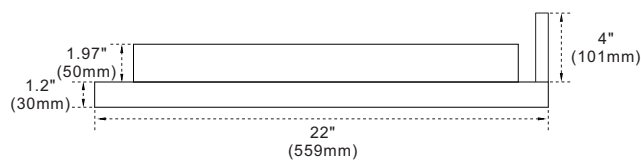

BELLATERRA HOME

Model: 430003-61 Countertop

Features

1. Single 18" round topmount sink cutout;
2. Single faucet hole;
3. 4" height backsplash included;
4. Thickness laminated to 1.2";

Colors / Finishes

- WM - Natural White Carrara marble;
- BG - Natural Black Galaxy Granite;
- GY - Natural Grey Granite;
- WE - White Engineer Stone;

Top view

Side view

NOTE: SINK STYLE, SHAPE, FAUCET HOLES, CUTOUT ON TOP, VANITY MAY VARY FROM THE PICTURE ABOVE. INSTRUCTIONAL PURPOSE ONLY.

Professional installation is recommended.
www.bellaterra-home.com