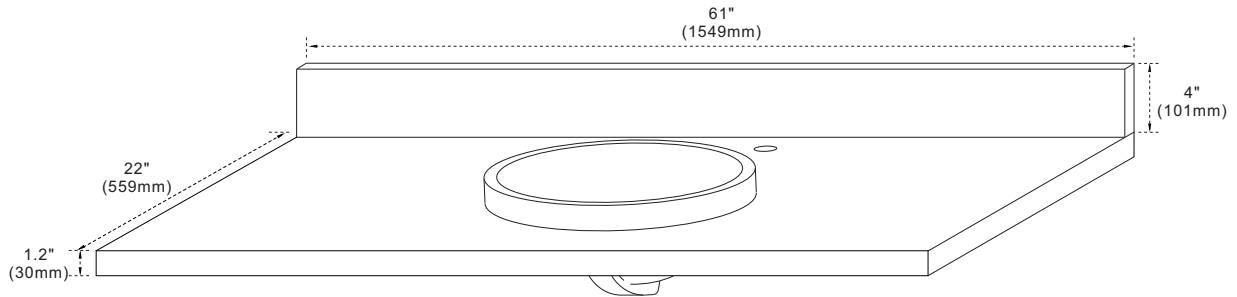

BELLATERRA HOME

Model: 430003-61 Countertop

Features

1. Single 18" round topmount sink cutout;
2. Single faucet hole;
3. 4" height backsplash included;
4. Thickness laminated to 1.2";

Colors / Finishes

- WM - Natural White Carrara marble;
- BG - Natural Black Galaxy Granite;
- GY - Natural Grey Granite;
- WE - White Engineer Stone;

Top view

Side view

NOTE: SINK STYLE, SHAPE, FAUCET HOLES, CUTOUT ON TOP, VANITY MAY VARY FROM THE PICTURE ABOVE. INSTRUCTIONAL PURPOSE ONLY.

Professional installation is recommended.
www.bellaterra-home.com