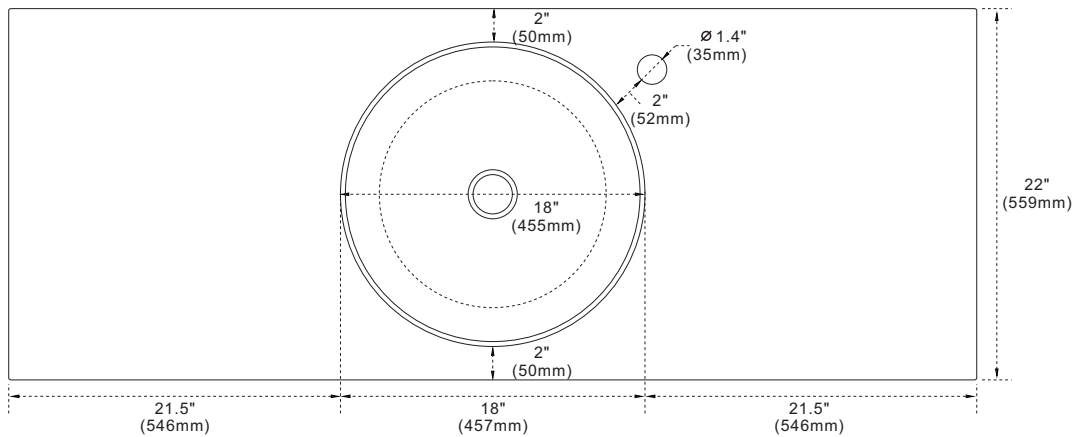

BELLATERRA HOME

Model: 430003-61 Countertop

Features

1. Single 18" round topmount sink cutout;
2. Single faucet hole;
3. 4" height backsplash included;
4. Thickness laminated to 1.2";

Colors / Finishes

- WM - Natural White Carrara marble;
- BG - Natural Black Galaxy Granite;
- GY - Natural Grey Granite;
- WE - White Engineer Stone;

Top view

Side view

NOTE: SINK STYLE, SHAPE, FAUCET HOLES, CUTOUT ON TOP, VANITY MAY VARY FROM THE PICTURE ABOVE. INSTRUCTIONAL PURPOSE ONLY.

Professional installation is recommended.
www.bellaterra-home.com